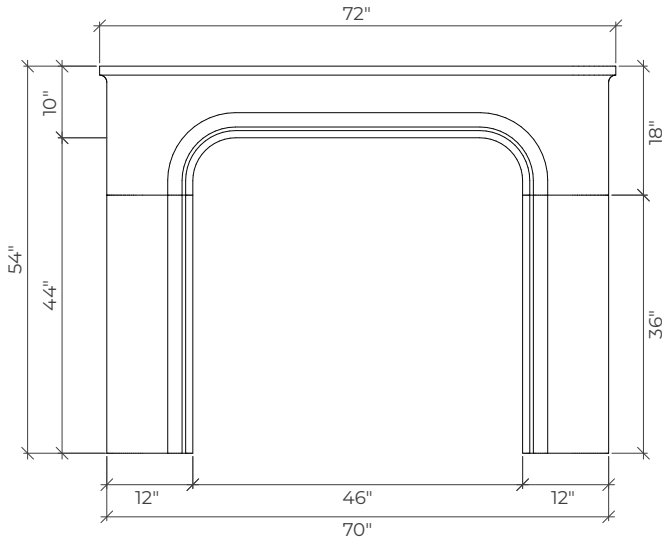

# Savoy

Romantic. Keynote.

The **Savoy Mantel** is defined by softness, symmetry, and a distinctly refined curve. Its rounded opening and sculpted edges bring a romantic feel while its clean proportions keep the overall look modern. Timeless yet expressive, Savoy is designed for interiors that value elegance, warmth, and design that feels quietly unforgettable