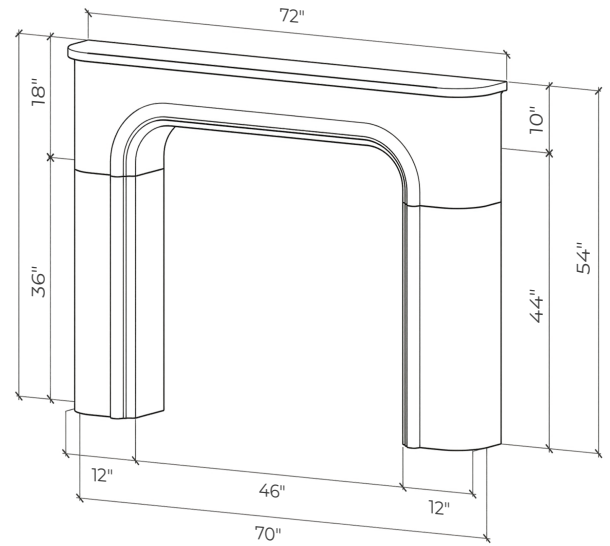

# Savoy

Romantic. Keynote.

The **Savoy Mantel** is defined by softness, symmetry, and a distinctly refined curve. Its rounded opening and sculpted edges bring a romantic feel while its clean proportions keep the overall look modern. Timeless yet expressive, Savoy is designed for interiors that value elegance, warmth, and design that feels quietly unforgettable