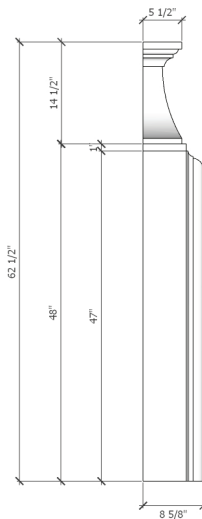

# Venezia

INFILL PANELS: 2pcs 12" x 45", 1pcs 18" x 48"

## Classical. Details.

The **Venezia** is a classical chimneypiece with an overmantel stylized in the elegant manner of the mantels found in the palazzo of the Duke of Venice.

*The 47" x 44" opening can accommodate most gas units.*