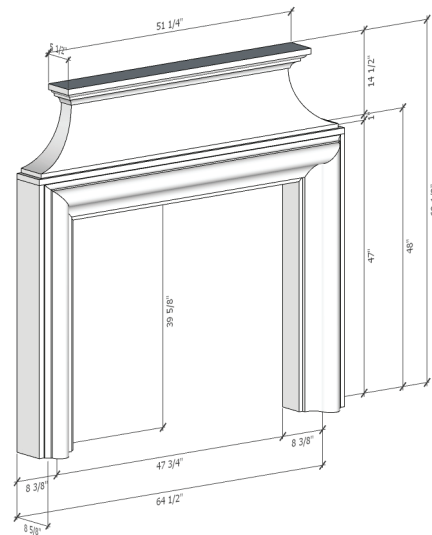

# Venezia

INFILL PANELS: 2pcs 12" x 45", 1pcs 18" x 48"

## Classical. Details.

The **Venezia** is a classical chimneypiece with an overmantel stylized in the elegant manner of the mantels found in the palazzo of the Duke of Venice.

*The 47" x 44" opening can accommodate most gas units.*