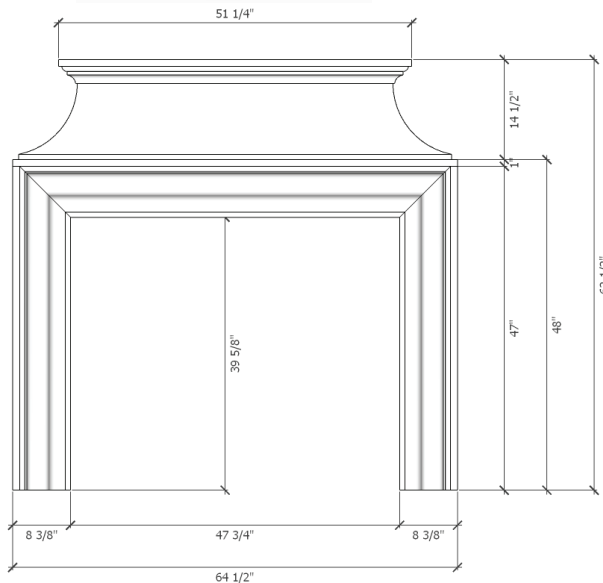

# Venezia

INFILL PANELS: 2pcs 12" x 45", 1pcs 18" x 48"

## Classical. Details.

The **Venezia** is a classical chimneypiece with an overmantel stylized in the elegant manner of the mantels found in the palazzo of the Duke of Venice.

*The 47" x 44" opening can accommodate most gas units.*